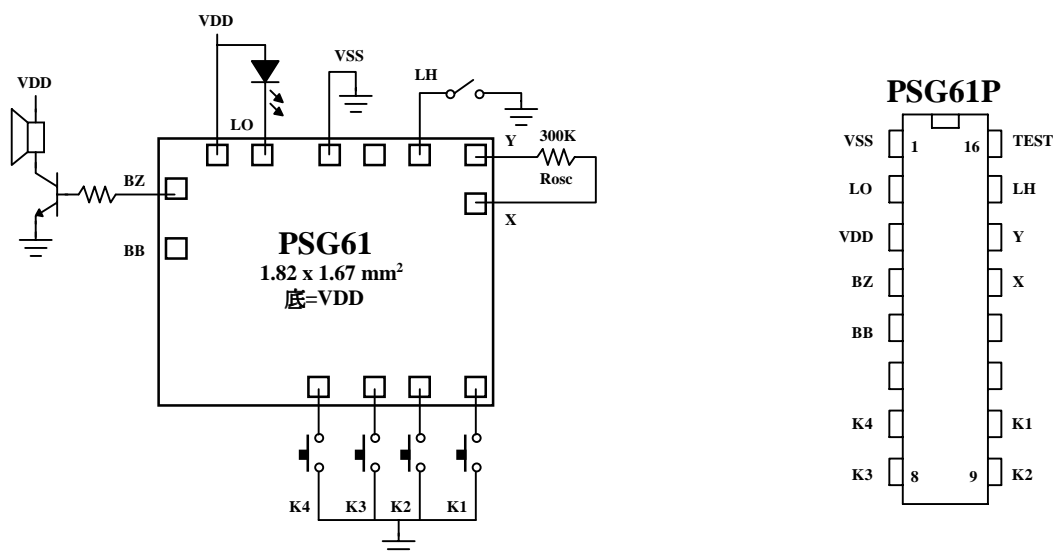

APPLICATION DIAGRAM 参考电路图

*All specs and applications shown above subject to change without prior notice.
(以上电路及规格仅供参考,本公司得径行修正)